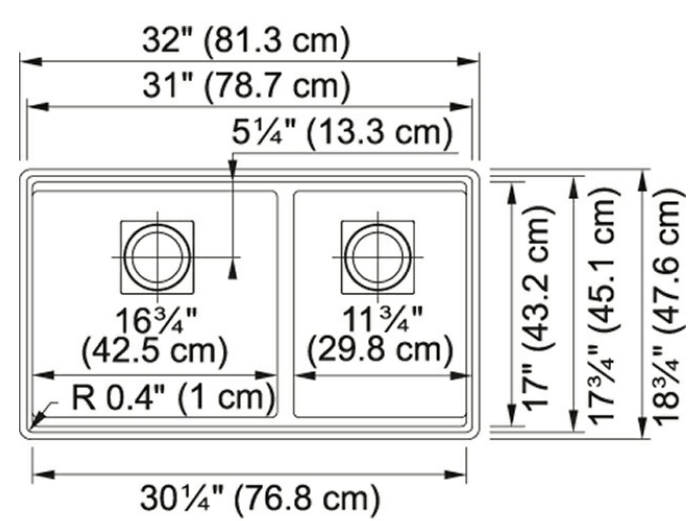

Product Picture

Technical Drawing

Product Dimensions

Length overall	32"
Width overall	18 3/4"
Length of large bowl	16 3/4"
Width of large bowl	17 3/4"
Depth of large bowl	9 1/2"
Length of small bowl	11 3/4"
Width of small bowl	17 3/4"
Depth of small bowl	9 1/2"
Minimum Cabinet Size	36"